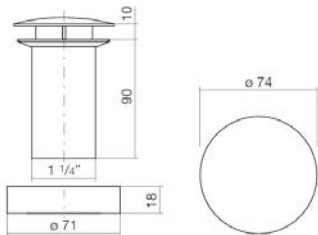

### Features

Description	VT.3
Article number	8305000000
Dimensions	-
Installation	-

---

### Text for invitation to tender

Chrome-plated drain valve 1 1/4", for basins and washstands without overflow, with white glazed cap, ø 73mm

Brand: Alape

Model: VT.3

---