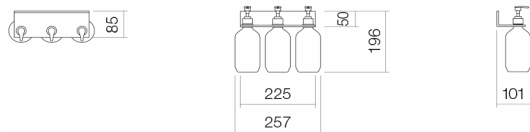

### Features

Description	AS.225.LO3
Article number	8274112981
Material	Aluminium powder coated
Colour	matt black
Dimensions	W/H/D 257/196/101 mm
Net weight	0,40 kg
Accessoires	
Tap fitting information	

Tap fittings with a vertical outlet and aerator provide the optimum flow of water onto the surface below (angle of impact: 90°).

---

---

### Text for invitation to tender

Shower shelf, rectangular, w/h/d 257/196/101 mm, aluminum, matt black, anodized and powder coated, three cutouts, included fixing set, three plastic bottles, without dowels (to be adjusted to constructional situation)