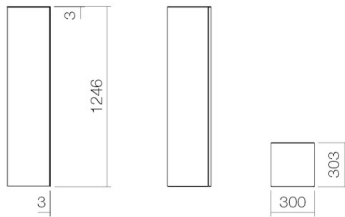

#### Features

Description	HS.FO1250.L
Article number	6323990013
Surface	Glazed steel Schattenerde
Dimensions	300 x 1250 x 300
Net weight	33,50
Accessoires	
Tap fitting information	

Tap fittings with a vertical outlet and aerator provide the optimum flow of water onto the surface below (angle of impact: 90°).

#### Text for invitation to tender

Cupboard rectangular, w/h/d 300/1246/303mm, one door, handle-free with push-to-open, door stop on the left, width with door open 355 mm (opening angle 105°), includes fixing set, glazed side bracket on the right, white, front and left side MDF, silk-matt paint, shadow earth, 4 glass shelves, without dowels (to be adjusted to constructional situation)