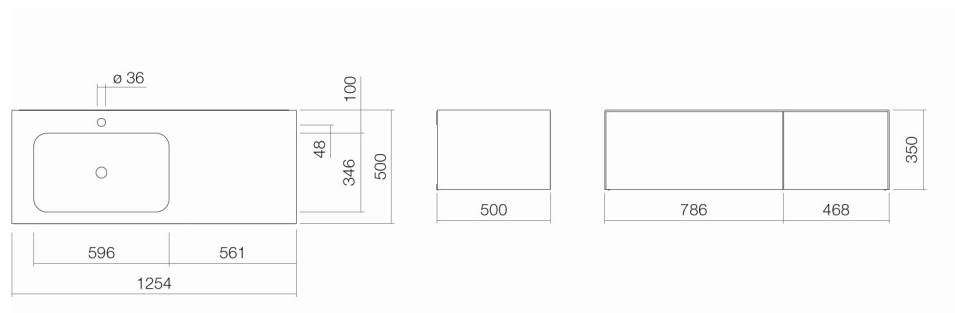

##### Dimensions

##### WP.Folio7

5158813000

White / Shadow Earth

with tap hole, without overflow

1257 x 500 x 350

Glazed steel / Silk-matt finish

68,00 kg

for wall connection

Drawer divider FU.H358.1, Drawer divider FU.H358.2, Tissue box FU.TI1, Tidying box FU.BX1, Drawer divider FU.BX2, Shelf for cosmetic articles FU.TB4

Optimum point of impact approx. 130 – 165mm from centre of tap hole.

#### Text for invitation to tender

Washplace, rectangular, 1254 x 500mm, height 350mm, rectangular mould on the left, with tap hole, without overflow, laterally circumferential white glazed washstand cover, handle-less base cabinet with push to open, two full depth drawers, silk-matt finish furniture surface, Shadow Earth, including drain valve with round, white glazed cap, space-saving trap and fixing set