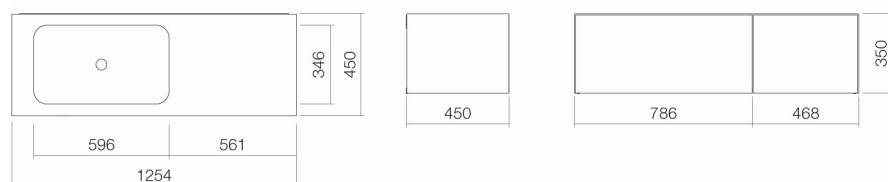

##### Description

Article number

Standard colour

Construction

Dimensions

Material

Net weight

Installation

Accessoires

WP.Folio8

5158513000

White / Shadow Earth

without tap hole, without overflow

1262 x 450 x 350

Glazed steel / Silk-matt finish

62,00 kg

##### Tap fitting information

Tap fittings with a vertical outlet and aerator provide the optimum flow of water onto the surface below (angle of impact: 90°).

Optimum point of impact approx. 135 – 170mm from rear edge of basin.

#### Text for invitation to tender

Washplace, rectangular, 1254 x 450mm, height 350mm, rectangular mould on the left, without tap hole, without overflow, laterally circumferential white glazed washstand cover, handle-less base cabinet with push to open, two full depth drawers, silk-matt finish furniture surface, Shadow Earth, including drain valve with round, white glazed cap, space-saving trap and fixing set