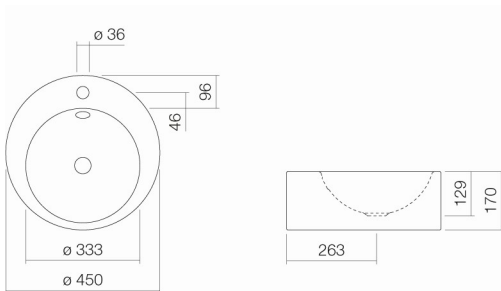

A[~]form

Technical data sheet

Sit-on basins

AB.K450H.2

Article number: 3008000000

Design partner: sieger design

Features

Description	AB.K450H.2
Article number	3008000000
Standard colour	White
Construction	with tap hole, with overflow
Dimensions	ø 450 x 170mm
Material	Glazed steel
Net weight	4,8 kg
Installation	for installation on counter tops
Accessoires	Bottle trap SI.2, Bottle trap SI.3, Angle valve cover EV.3, Drain valve VT.1
Tap fitting information	Optimum point of impact approx. 140 – 160mm from centre of tap hole.
<small>Tap fittings with a vertical outlet and aerator provide the optimum flow of water onto the surface below (angle of impact: 90°).</small>	

Text for invitation to tender

Sit-on basin, round, 450mm ø, height 170mm, glazed, white, with tap hole and overflow, including fixing set and overflow set

Brand: Alape

Model: AB.K450H.2
