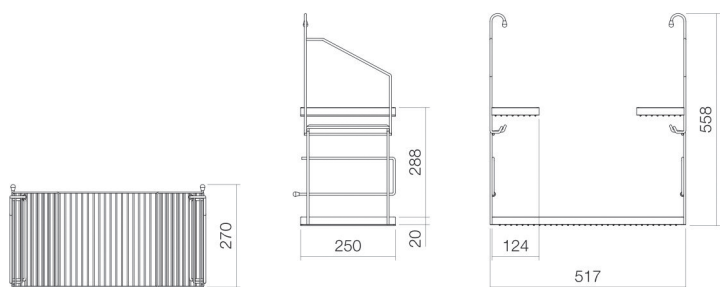

## Characteristics

---

Model description

Item Number

Dimensions

Net weight

Note

UTENSILO

8902000980

w/h/d 517 mm/558 mm/270 mm

3,3 kg

steel shelf suitable for Alape AG.STAHLFORM510Ü bucket sinks

Optimal impact on the basin mould with fittings that have a vertical outlet (90 ° angle of impact) and a built-in aerator.

## Product/tender specifications

**Shelf**  
**UTENSILO**  
**AG series**

Item Number:

8902000980

**Text**

Shelf, w/h/d 517/558/270 mm, matt black, Powder coated, steel shelf suitable for Alape AG.STAHLFORM510Ü bucket sinks