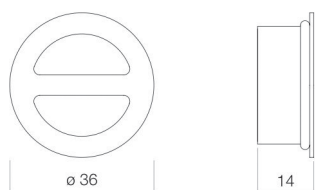

## Characteristics

---

Model description	UR.1
Item Number	8321000331
Dimensions	w/h/d 36 mm/36 mm/14 mm
Form	round
Net weight	0,02 kg
Note	suitable for Alape overflow set

Optimal impact on the basin mould with fittings that have a vertical outlet (90 ° angle of impact) and a built-in aerator.

### Text

Overflow rosette, round, w/h/d 36/36/14 mm, white, suitable for Alape overflow set