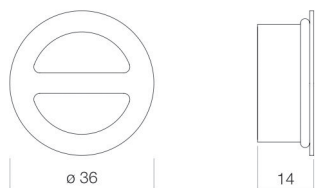

## Characteristics

---

Model description	UR.1
Item Number	8321000331
Dimensions	w/h/d 36 mm/36 mm/14 mm
Form	round
Net weight	0,02 kg
Note	suitable for Alape overflow set

Optimal impact on the basin mould with fittings that have a vertical outlet (90 ° angle of impact) and a built-in aerator.

### Text

Overflow rosette, round, w/h/d 36/36/14 mm, white, suitable for Alape overflow set