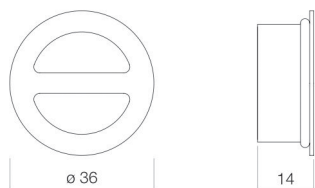

Flow rate chart

Product/tender specifications

Overflow rosette

UR.1

Series neutral

Item Number:

8321000330

Text

Overflow rosette, round, w/h/d 36/36/14 mm, platinum matt, suitable for Alape overflow set