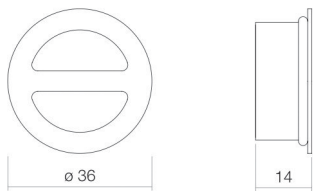

## Characteristics

---

Model description	UR.1
Item Number	8321000330
Dimensions	w/h/d 36 mm/36 mm/14 mm
Form	round
Net weight	0,02 kg
Note	suitable for Alape overflow set

Optimal impact on the basin mould with fittings that have a vertical outlet (90 ° angle of impact) and a built-in aerator.

### Text

Overflow rosette, round, w/h/d 36/36/14 mm, platinum matt, suitable for Alape overflow set