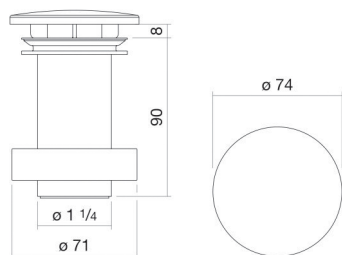

## Characteristics

---

Model description	VT.3
Item Number	8305000978
Dimensions	w/h/d 74 mm/100 mm/74 mm
Form	round
Note	Ø 1 1/4" for basins without overflow

Optimal impact on the basin mould with fittings that have a vertical outlet (90 ° angle of impact) and a built-in aerator.

### Text

Drain valve, round, w/h/d 74/100/74 mm,  $\varnothing 1 \frac{1}{4}$ ", for basins without overflow, valve cap, chrome-plated