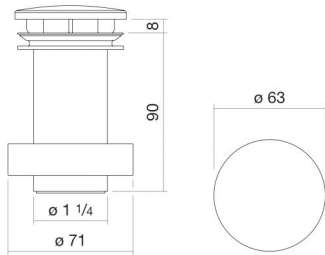

## Characteristics

---

Model description

Item Number

Dimensions

Form

Note

VT.2

8304000978

w/h/d 63 mm/100 mm/63 mm

round

Ø 1 1/4"

for basins without overflow

Optimal impact on the basin mould with fittings that have a vertical outlet (90 ° angle of impact) and a built-in aerator.

## Flow rate chart

### Text

Drain valve, round, w/h/d 63/100/63 mm,  $\varnothing 1 \frac{1}{4}$ ", for basins without overflow, valve cap, chrome-plated