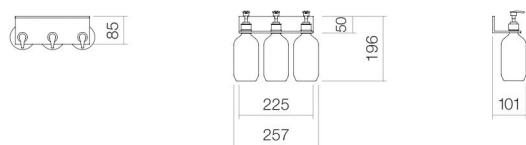

Technical factsheet

Shower shelf

AS.225.LO3

Assist

Item Number:

8274112982

Characteristics

Model description	AS.225.LO3
Item Number	8274112982
Material miscellaneous	aluminium anodized and powder coated matt white
Dimensions	w/h/d 225 mm/50 mm/85 mm
Form	rectangular
Net weight	0,4 kg
Mounting type	wall-hanging
Note	three lotion dispenser cutouts

Optimal impact on the basin mould with fittings that have a vertical outlet (90 ° angle of impact) and a built-in aerator.

Flow rate chart

Product/tender specifications

Shower shelf

AS.225.LO3

Assist

Item Number:

8274112982

Text

Shower shelf, wall-hanging, rectangular, w/h/d 225/50/85 mm, aluminium, matt white, anodized and powder coated, three lotion dispenser cutouts, included fixing set, three plastic bottles, without dowels (to be adjusted to constructional situation)
