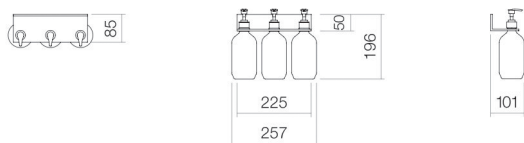

Technical factsheet

Shower shelf

AS.225.LO3

Assist

Item Number:

8274112982

Characteristics

Model description	AS.225.LO3
Item Number	8274112982
Material miscellaneous	aluminium anodized and powder coated matt white
Dimensions	w/h/d 225 mm/50 mm/85 mm
Form	rectangular
Net weight	0,4 kg
Mounting type	wall-hanging
Note	three lotion dispenser cutouts

Optimal impact on the basin mould with fittings that have a vertical outlet (90 ° angle of impact) and a built-in aerator.

Flow rate chart

Product/tender specifications

Shower shelf

AS.225.LO3

Assist

Item Number:

8274112982

Text

Shower shelf, wall-hanging, rectangular, w/h/d 225/50/85 mm, aluminium, matt white, anodized and powder coated, three lotion dispenser cutouts, included fixing set, three plastic bottles, without dowels (to be adjusted to constructional situation)
