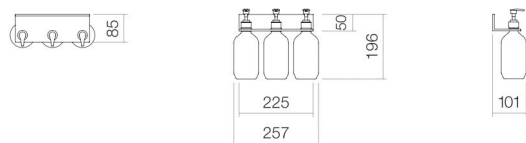

Technical factsheet

Shower shelf

AS.225.LO3

Assist

Item Number:

8274112981

Characteristics

Model description	AS.225.LO3
Item Number	8274112981
Material miscellaneous	aluminium anodized and powder coated matt black
Dimensions	w/h/d 225 mm/50 mm/85 mm
Form	rectangular
Net weight	0,4 kg
Mounting type	wall-hanging
Note	three lotion dispenser cutouts

Optimal impact on the basin mould with fittings that have a vertical outlet (90 ° angle of impact) and a built-in aerator.

Flow rate chart

Product/tender specifications

Shower shelf

AS.225.LO3

Assist

Item Number:

8274112981

Text

Shower shelf, wall-hanging, rectangular, w/h/d 225/50/85 mm, aluminium, matt black, anodized and powder coated, three lotion dispenser cutouts, included fixing set, three plastic bottles, without dowels (to be adjusted to constructional situation)
