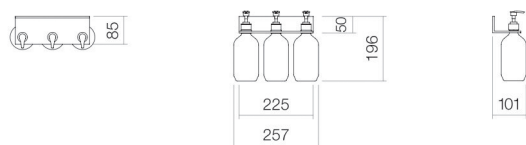

Technical factsheet

Shower shelf

AS.225.LO3

Assist

Item Number: 8274112981

Characteristics

Model description	AS.225.LO3
Item Number	8274112981
Material miscellaneous	aluminium anodized and powder coated matt black
Dimensions	w/h/d 225 mm/50 mm/85 mm
Form	rectangular
Net weight	0,4 kg
Mounting type	wall-hanging
Note	three lotion dispenser cutouts

Optimal impact on the basin mould with fittings that have a vertical outlet (90 ° angle of impact) and a built-in aerator.

Flow rate chart

Product/tender specifications

Shower shelf

AS.225.LO3

Assist

Item Number:

8274112981

Text

Shower shelf, wall-hanging, rectangular, w/h/d 225/50/85 mm, aluminium, matt black, anodized and powder coated, three lotion dispenser cutouts, included fixing set, three plastic bottles, without dowels (to be adjusted to constructional situation)
