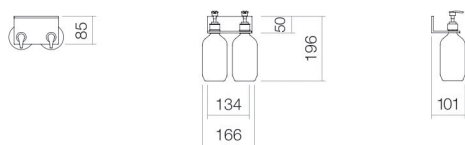

## Characteristics

---

Model description	AS.134.LO2
Item Number	8274111982
Material miscellaneous	aluminium anodized and powder coated matt white
Dimensions	w/h/d 134 mm/50 mm/85 mm
Form	rectangular
Net weight	0,3 kg
Mounting type	wall-hanging
Note	two lotion dispenser cutouts

Optimal impact on the basin mould with fittings that have a vertical outlet (90 ° angle of impact) and a built-in aerator.

## Product/tender specifications

**Shower shelf**

**AS.134.LO2**

**Assist**

Item Number:

8274111982

**Text**

Shower shelf, wall-hanging, rectangular, w/h/d 134/50/85 mm, aluminium, matt white, anodized and powder coated, two lotion dispenser cutouts, included fixing set, two plastic bottles, without dowels (to be adjusted to constructional situation)