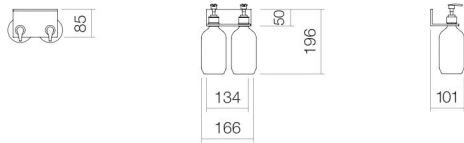

### Shower shelf

**AS.134.LO2**

**Assist**

Item Number: 8274111981

## Characteristics

---

Model description	AS.134.LO2
Item Number	8274111981
Material miscellaneous	aluminium anodized and powder coated matt black
Dimensions	w/h/d 134 mm/50 mm/85 mm
Form	rectangular
Net weight	0,3 kg
Mounting type	wall-hanging
Note	two lotion dispenser cutouts

Optimal impact on the basin mould with fittings that have a vertical outlet (90 ° angle of impact) and a built-in aerator.

## Product/tender specifications

**Shower shelf**

**AS.134.LO2**

**Assist**

Item Number:

8274111981

**Text**

Shower shelf, wall-hanging, rectangular, w/h/d 134/50/85 mm, aluminium, matt black, anodized and powder coated, two lotion dispenser cutouts, included fixing set, two plastic bottles, without dowels (to be adjusted to constructional situation)