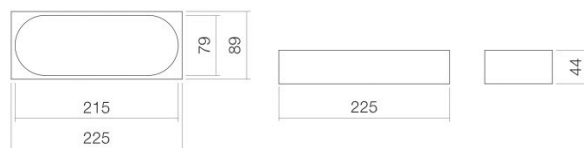

Form

Net weight

Note

AS.Box2

8267000671

w/h/d 225 mm/44 mm/89 mm

rectangular

0,4 kg

with oval cutout, approx. width: 215 mm

Optimal impact on the basin mould with fittings that have a vertical outlet (90 ° angle of impact) and a built-in aerator.

Flow rate chart

Product/tender specifications