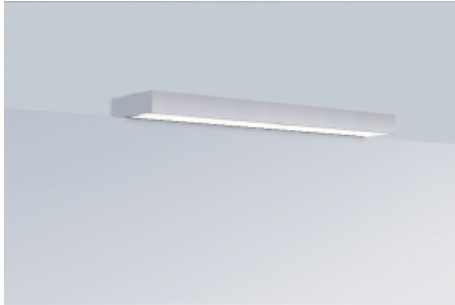

Technical factsheet

Light

LE.7

Lights

Item Number: 8017000978

Characteristics

Model description	LE.7
Item Number	8017000978
Dimensions	w/h/d 310 mm/20 mm/68 mm
Form	rectangular
Net weight	0,6 kg
Bulbs	LED
Energy efficiency class	G
Light control	Toggle switch on mirror
Protection category	III
Protection rating	IP20
Note	AC220-240V – 50/60Hz / 4.5W combinable with ALAPE SP mirror chrome-plated frame 4.5 watt LED, luminous colour: 4,000 Kelvin

Optimal impact on the basin mould with fittings that have a vertical outlet (90 ° angle of impact) and a built-in aerator.

Flow rate chart

Product/tender specifications

Light

LE.7

Lights

Item Number:

8017000978

Text

Light, rectangular, w/h/d 310/20/68 mm, chrome-plated frame, 4.5 watt LED, luminous colour: 4,000 Kelvin, LED converter, combinable with ALAPE SP mirror
