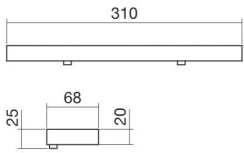

Technical factsheet

Light

LE.7

Lights

Item Number: 8017000978

Characteristics

Model description	LE.7
Item Number	8017000978
Dimensions	w/h/d 310 mm/20 mm/68 mm
Form	rectangular
Net weight	0,6 kg
Bulbs	LED
Energy efficiency class	G
Light control	Toggle switch on mirror
Protection category	III
Protection rating	IP20
Note	AC220-240V – 50/60Hz / 4.5W combinable with ALAPE SP mirror chrome-plated frame 4.5 watt LED, luminous colour: 4,000 Kelvin

Optimal impact on the basin mould with fittings that have a vertical outlet (90 ° angle of impact) and a built-in aerator.

Flow rate chart

Product/tender specifications

Light

LE.7

Lights

Item Number:

8017000978

Text

Light, rectangular, w/h/d 310/20/68 mm, chrome-plated frame, 4.5 watt LED, luminous colour: 4,000 Kelvin, LED converter, combinable with ALAPE SP mirror
