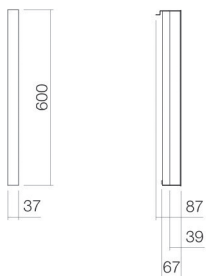

Technical factsheet

Light

LE.2

Lights

Item Number: 8011001978

Characteristics

Model description	LE.2
Item Number	8011001978
Dimensions	w/h/d 37 mm/600 mm/67 mm
Form	rectangular
Net weight	0,9035 kg
Bulbs	LED
Energy efficiency class	G
Light control	Toggle switch on mirror
Protection category	III
Protection rating	IP44
Note	AC220-240V – 50/60Hz / 10W combinable with ALAPE SP mirror front screen with mirror-finish dimnable 10 watt LED lights, luminous colour: 4,100 Kelvin

Optimal impact on the basin mould with fittings that have a vertical outlet (90 ° angle of impact) and a built-in aerator.

Flow rate chart

Product/tender specifications

Light

LE.2

Lights

Item Number:

8011001978

Text

Light, rectangular, w/h/d 37/600/67 mm, front screen with mirror-finish, dimmable 10 watt LED lights, luminous colour: 4,100 Kelvin, LED converter, combinable with ALAPE SP mirror
