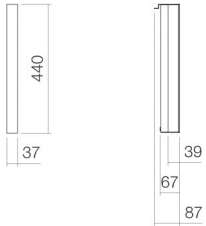

Flow rate chart

Product/tender specifications

Light

LE.1

Lights

Item Number:

8010001978

Text