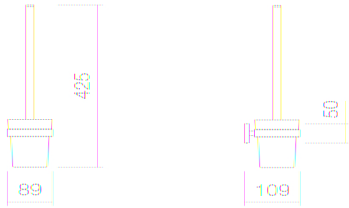

Technical factsheet

Toilet brush set

N:xt

Item Number: 7900813978

Characteristics

Item Number	7900813978
Dimensions	w/h/d 89 mm/425 mm/109 mm
Form	round
Net weight	0,9 kg
Mounting type	wall-hanging
Note	glass, matte brush head, white

Optimal impact on the basin mould with fittings that have a vertical outlet (90 ° angle of impact) and a built-in aerator.

Flow rate chart

Product/tender specifications

Toilet brush set

N:xt

Item Number:

7900813978

Text

Toilet brush set, wall-hanging, round, w/h/d 89/425/109 mm, chrome-plated, glass, matte, brush head, white, included fixing set
