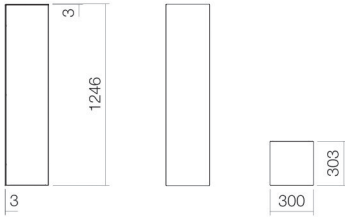

Technical factsheet

Cupboard
HS.FO1250.L
FO series (Folio)
Item Number:

6323990013

Characteristics

Model description	HS.FO1250.L
Item Number	6323990013
Coating	ProShield
Furniture material	front and left side MDF silk-matt finish shadow earth
Dimensions	w/h/d 300 mm/1246 mm/303 mm
Form	rectangular
Net weight	33,5 kg
Mounting type	wall-hanging
Note	one door, handle-free with push-to-open, door stop on the left width with door open 355 mm (opening angle 105°)

Optimal impact on the basin mould with fittings that have a vertical outlet (90 ° angle of impact) and a built-in aerator.

Flow rate chart

Product/tender specifications

Cupboard

HS.FO1250.L

FO series (Folio)

Item Number:

6323990013

Text

Cupboard, wall-hanging, rectangular, w/h/d 300/1246/303 mm, ProShield, furniture surface, front and left side MDF, silk-matt finish, shadow earth, one door, handle-free with push-to-open, door stop on the left, width with door open 355 mm (opening angle 105°), glazed side bracket on the right, white, included fixing set, 4 glass shelves, without dowels (to be adjusted to constructional situation)
