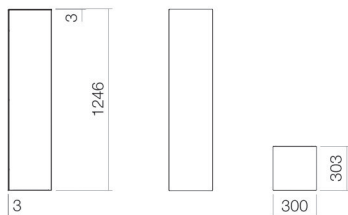

Technical factsheet

Cupboard
HS.FO1250.L
FO series (Folio)
Item Number:

6323990012

Characteristics

Model description	HS.FO1250.L
Item Number	6323990012
Coating	ProShield
Furniture material	front and left side MDF silk-matt finish aubergine
Dimensions	w/h/d 300 mm/1246 mm/303 mm
Form	rectangular
Net weight	33,5 kg
Mounting type	wall-hanging
Note	one door, handle-free with push-to-open, door stop on the left width with door open 355 mm (opening angle 105°)

Optimal impact on the basin mould with fittings that have a vertical outlet (90 ° angle of impact) and a built-in aerator.

Flow rate chart

Product/tender specifications

Cupboard
HS.FO1250.L
FO series (Folio)
Item Number:

6323990012

Text

Cupboard, wall-hanging, rectangular, w/h/d 300/1246/303 mm, ProShield, furniture surface, front and left side MDF, silk-matt finish, aubergine, one door, handle-free with push-to-open, door stop on the left, width with door open 355 mm (opening angle 105°), glazed side bracket on the right, white, included fixing set, 4 glass shelves, without dowels (to be adjusted to constructional situation)
