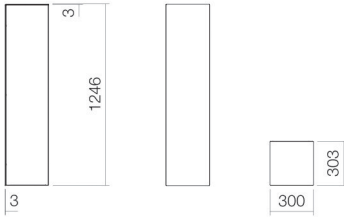

Technical factsheet

Cupboard
HS.FO1250.L
FO series (Folio)
Item Number:

6323990010

Characteristics

Model description	HS.FO1250.L
Item Number	6323990010
Coating	ProShield
Furniture material	front and left side MDF silk-matt finish grey fossil
Dimensions	w/h/d 300 mm/1246 mm/303 mm
Form	rectangular
Net weight	33,5 kg
Mounting type	wall-hanging
Note	one door, handle-free with push-to-open, door stop on the left width with door open 355 mm (opening angle 105°)

Optimal impact on the basin mould with fittings that have a vertical outlet (90 ° angle of impact) and a built-in aerator.

Flow rate chart

Product/tender specifications

Cupboard

HS.FO1250.L

FO series (Folio)

Item Number:

6323990010

Text

Cupboard, wall-hanging, rectangular, w/h/d 300/1246/303 mm, ProShield, furniture surface, front and left side MDF, silk-matt finish, grey fossil, one door, handle-free with push-to-open, door stop on the left, width with door open 355 mm (opening angle 105°), glazed side bracket on the right, white, included fixing set, 4 glass shelves, without dowels (to be adjusted to constructional situation)
