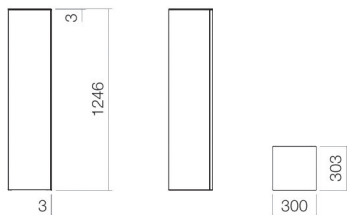

Technical factsheet

Cupboard
HS.FO1250.R
FO series (Folio)
Item Number:

6323690016

Characteristics

Model description	HS.FO1250.R
Item Number	6323690016
Coating	ProShield
Furniture material	front and right side MDF wood effect laminate brushed oak
Dimensions	w/h/d 300 mm/1246 mm/303 mm
Form	rectangular
Net weight	33,5 kg
Mounting type	wall-hanging
Note	one door, handle-free with push-to-open, door stop on the right width with door open 355 mm (opening angle 105°)

Optimal impact on the basin mould with fittings that have a vertical outlet (90 ° angle of impact) and a built-in aerator.

Flow rate chart

Product/tender specifications

Cupboard
HS.FO1250.R
FO series (Folio)
Item Number:

6323690016

Text

Cupboard, wall-hanging, rectangular, w/h/d 300/1246/303 mm, ProShield, furniture surface, front and right side MDF, wood effect laminate, brushed oak, one door, handle-free with push-to-open, door stop on the right, width with door open 355 mm (opening angle 105°), glazed side bracket on the left, white, included fixing set, 4 glass shelves, without dowels (to be adjusted to constructional situation)
