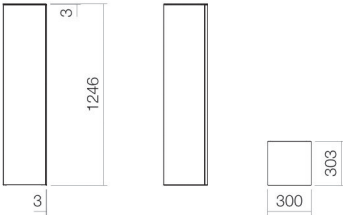

Technical factsheet

Cupboard
HS.FO1250.R
FO series (Folio)
Item Number:

6323690014

Characteristics

Model description	HS.FO1250.R
Item Number	6323690014
Coating	ProShield
Furniture material	front and right side MDF silk-matt finish white
Dimensions	w/h/d 300 mm/1246 mm/303 mm
Form	rectangular
Net weight	33,5 kg
Mounting type	wall-hanging
Note	one door, handle-free with push-to-open, door stop on the right width with door open 355 mm (opening angle 105°)

Optimal impact on the basin mould with fittings that have a vertical outlet (90 ° angle of impact) and a built-in aerator.

Flow rate chart

Product/tender specifications

Cupboard
HS.FO1250.R
FO series (Folio)
Item Number:

6323690014

Text

Cupboard, wall-hanging, rectangular, w/h/d 300/1246/303 mm, ProShield, furniture surface, front and right side MDF, silk-matt finish, white, one door, handle-free with push-to-open, door stop on the right, width with door open 355 mm (opening angle 105°), glazed side bracket on the left, white, included fixing set, 4 glass shelves, without dowels (to be adjusted to constructional situation)
