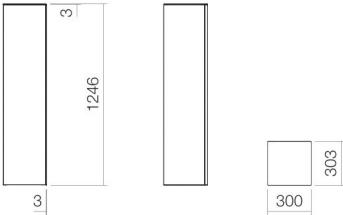

Technical factsheet

Cupboard
HS.FO1250.R
FO series (Folio)
Item Number:

6323690013

Characteristics

Model description	HS.FO1250.R
Item Number	6323690013
Coating	ProShield
Furniture material	front and right side MDF silk-matt finish shadow earth
Dimensions	w/h/d 300 mm/1246 mm/303 mm
Form	rectangular
Net weight	33,5 kg
Mounting type	wall-hanging
Note	one door, handle-free with push-to-open, door stop on the right width with door open 355 mm (opening angle 105°)

Optimal impact on the basin mould with fittings that have a vertical outlet (90 ° angle of impact) and a built-in aerator.

Flow rate chart

Product/tender specifications

Cupboard
HS.FO1250.R
FO series (Folio)
Item Number:

6323690013

Text

Cupboard, wall-hanging, rectangular, w/h/d 300/1246/303 mm, ProShield, furniture surface, front and right side MDF, silk-matt finish, shadow earth, one door, handle-free with push-to-open, door stop on the right, width with door open 355 mm (opening angle 105°), glazed side bracket on the left, white, included fixing set, 4 glass shelves, without dowels (to be adjusted to constructional situation)
