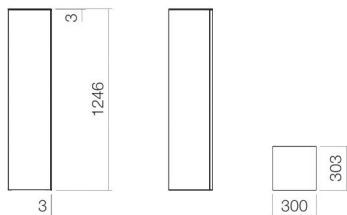

Technical factsheet

Cupboard
HS.FO1250.R
FO series (Folio)
Item Number:

6323690012

Characteristics

Model description	HS.FO1250.R
Item Number	6323690012
Coating	ProShield
Furniture material	front and right side MDF silk-matt finish aubergine
Dimensions	w/h/d 300 mm/1246 mm/303 mm
Form	rectangular
Net weight	33,5 kg
Mounting type	wall-hanging
Note	one door, handle-free with push-to-open, door stop on the right width with door open 355 mm (opening angle 105°)

Optimal impact on the basin mould with fittings that have a vertical outlet (90 ° angle of impact) and a built-in aerator.

Flow rate chart

Product/tender specifications

Cupboard
HS.FO1250.R
FO series (Folio)
Item Number:

6323690012

Text

Cupboard, wall-hanging, rectangular, w/h/d 300/1246/303 mm, ProShield, furniture surface, front and right side MDF, silk-matt finish, aubergine, one door, handle-free with push-to-open, door stop on the right, width with door open 355 mm (opening angle 105°), glazed side bracket on the left, white, included fixing set, 4 glass shelves, without dowels (to be adjusted to constructional situation)
