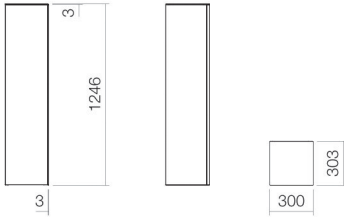

Technical factsheet

Cupboard
HS.FO1250.R
FO series (Folio)
Item Number:

6323690011

Characteristics

Model description	HS.FO1250.R
Item Number	6323690011
Coating	ProShield
Furniture material	front and right side MDF silk-matt finish moonstone
Dimensions	w/h/d 300 mm/1246 mm/303 mm
Form	rectangular
Net weight	33,5 kg
Mounting type	wall-hanging
Note	one door, handle-free with push-to-open, door stop on the right width with door open 355 mm (opening angle 105°)

Optimal impact on the basin mould with fittings that have a vertical outlet (90 ° angle of impact) and a built-in aerator.

Flow rate chart

Product/tender specifications

Cupboard

HS.FO1250.R

FO series (Folio)

Item Number:

6323690011

Text

Cupboard, wall-hanging, rectangular, w/h/d 300/1246/303 mm, ProShield, furniture surface, front and right side MDF, silk-matt finish, moonstone, one door, handle-free with push-to-open, door stop on the right, width with door open 355 mm (opening angle 105°), glazed side bracket on the left, white, included fixing set, 4 glass shelves, without dowels (to be adjusted to constructional situation)
