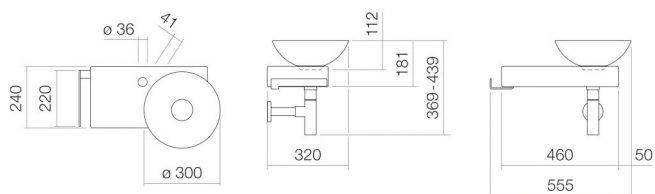

Technical factsheet

Washplace

WP.PN2

PN-series (Piccolo Novo)

Item Number: 5257000084

Characteristics

Model description	WP.PN2
Item Number	5257000084
Material basin	glazed steel white
Coating	ProShield
Dimensions	w/h/d 555 mm/400 mm/320 mm
Form	rectangular
Hole	with one tap hole
Overflow	without overflow
Net weight	8 kg
Mounting type	wall-hanging

Fittings information

Impact area 121 mm - 151 mm
from middle of tap hole

Optimal impact on the basin mould with fittings that have a vertical outlet (90 ° angle of impact) and a built-in aerator.

Flow rate chart

Product/tender specifications

Washplace

WP.PN2

PN-series (Piccolo Novo)

Item Number:

5257000084

Text

Washplace, wall-hanging, rectangular, w/h/d 555/400/320 mm, dish basin, sink right, w/h/d 300/112/300 mm, glazed steel, white, ProShield, with one tap hole, left next to bowl, without overflow, bracket, steel, glazed, polished stainless steel, included fixing set, drain valve, valve cap, glazed in the basin colour, Ø 84 mm, chrome-plated bottle trap
