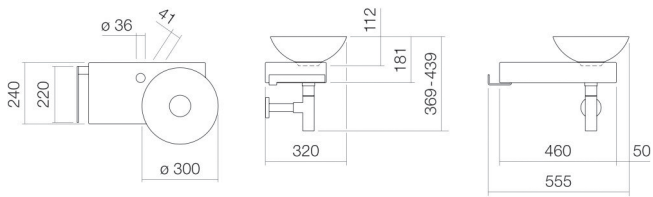

## Characteristics

---

Model description	WP.PN2
Item Number	5257000084
Material basin	glazed steel white
Coating	ProShield
Dimensions	w/h/d 555 mm/400 mm/320 mm
Form	rectangular
Hole	with one tap hole
Overflow	without overflow
Net weight	8 kg
Mounting type	wall-hanging

### Fittings information

Impact area 121 mm - 151 mm  
from middle of tap hole

Optimal impact on the basin mould with fittings that have a vertical outlet (90 ° angle of impact) and a built-in aerator.

## Product/tender specifications

Washplace

WP.PN2

PN-series (Piccolo Novo)

Item Number:

5257000084

Text

Washplace, wall-hanging, rectangular, w/h/d 555/400/320 mm, dish basin, sink right, w/h/d 300/112/300 mm, glazed steel, white, ProShield, with one tap hole, left next to bowl, without overflow, bracket, steel, glazed, polished stainless steel, included fixing set, drain valve, valve cap, glazed in the basin colour, Ø 84 mm, chrome-plated bottle trap