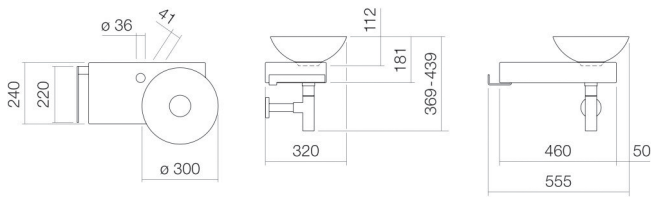

## Characteristics

---

Model description	WP.PN2
Item Number	5257000081
Material basin	glazed steel white
Coating	ProShield
Dimensions	w/h/d 555 mm/400 mm/320 mm
Form	rectangular
Hole	with one tap hole
Overflow	without overflow
Net weight	8 kg
Mounting type	wall-hanging

### Fittings information

Impact area 121 mm - 151 mm  
from middle of tap hole

Optimal impact on the basin mould with fittings that have a vertical outlet (90 ° angle of impact) and a built-in aerator.

## Product/tender specifications

Washplace

WP.PN2

PN-series (Piccolo Novo)

Item Number:

5257000081

Text

Washplace, wall-hanging, rectangular, w/h/d 555/400/320 mm, dish basin, sink right, w/h/d 300/112/300 mm, glazed steel, white, ProShield, with one tap hole, left next to bowl, without overflow, bracket, steel, glazed, polished stainless steel, included fixing set, drain valve, valve cap, glazed in the basin colour, Ø 84 mm, chrome-plated bottle trap