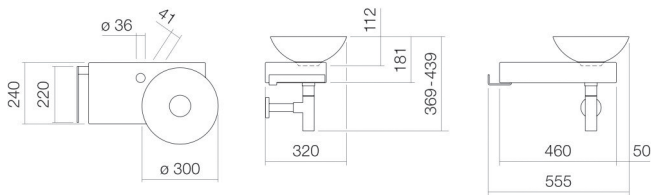

## Characteristics

---

Model description	WP.PN2
Item Number	5257000000
Material basin	glazed steel white
Coating	ProShield
Furniture material	steel glazed white
Dimensions	w/h/d 555 mm/400 mm/320 mm
Form	rectangular
Hole	with one tap hole
Overflow	without overflow
Net weight	8 kg
Mounting type	wall-hanging

### Fittings information

Impact area 121 mm - 151 mm  
from middle of tap hole

Optimal impact on the basin mould with fittings that have a vertical outlet (90 ° angle of impact) and a built-in aerator.

## Product/tender specifications

Washplace

WP.PN2

PN-series (Piccolo Novo)

Item Number:

5257000000

Text

Washplace, wall-hanging, rectangular, w/h/d 555/400/320 mm, dish basin, sink right, w/h/d 300/112/300 mm, glazed steel, white, ProShield, with one tap hole, left next to bowl, without overflow, bracket, steel, glazed, white, polished stainless steel, included fixing set, drain valve, valve cap, glazed in the basin colour, Ø 84 mm, chrome-plated bottle trap