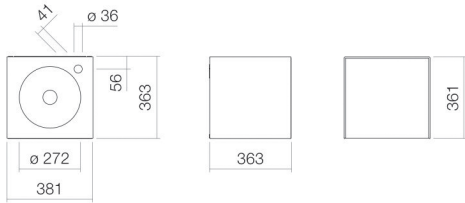

Technical factsheet

Washplace
WP.Folio11
FO series (Folio)
 Item Number:

5161816000

Characteristics

Model description	WP.Folio11
Item Number	5161816000
Material basin	glazed steel
	white
Coating	ProShield
Furniture material	MDF
	wood effect laminate
	brushed oak
Dimensions	w/h/d 381 mm/361 mm/363 mm
Form	rectangular
Hole	with one tap hole
Overflow	without overflow
Basin mould	round
	centred
	Bowl depth 272 mm
Net weight	20 kg
Mounting type	wall-hanging
Note	washable cabinet, handle-free with push-to-open, door strike to the left

Fittings information

Impact area 107 mm - 140 mm
 from middle of tap hole

Optimal impact on the basin mould with fittings that have a vertical outlet (90 ° angle of impact) and a built-in aerator.

Flow rate chart

Product/tender specifications

Washplace

WP.Folio11

FO series (Folio)

Item Number:

5161816000

Text

Washplace, wall-hanging, rectangular, w/h/d 381/361/363 mm, sink round, centred, w/h/d 272/82/272 mm, glazed steel, white, ProShield, with one tap hole, right next to mould, without overflow, furniture surface, MDF, wood effect laminate, brushed oak, washtable cabinet, handle-free with push-to-open, door strike to the left, included fixing set, drain valve, valve cap, white glazed, Ø 63 mm, space-saving bottle trap
