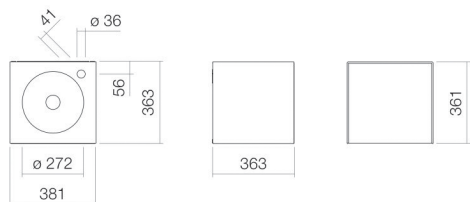

Technical factsheet

Washplace
WP.Folio11
FO series (Folio)
Item Number:

5161814000

Characteristics

Model description	WP.Folio11
Item Number	5161814000
Material basin	glazed steel white
Coating	ProShield
Furniture material	MDF silk-matt finish white
Dimensions	w/h/d 381 mm/361 mm/363 mm
Form	rectangular
Hole	with one tap hole
Overflow	without overflow
Basin mould	round centred Bowl depth 272 mm
Net weight	20 kg
Mounting type	wall-hanging
Note	washable cabinet, handle-free with push-to-open, door strike to the left

Fittings information

Impact area 107 mm - 140 mm
from middle of tap hole

Optimal impact on the basin mould with fittings that have a vertical outlet (90 ° angle of impact) and a built-in aerator.

Flow rate chart

Product/tender specifications

Washplace

WP.Folio11

FO series (Folio)

Item Number:

5161814000

Text

Washplace, wall-hanging, rectangular, w/h/d 381/361/363 mm, sink round, centred, w/h/d 272/82/272 mm, glazed steel, white, ProShield, with one tap hole, right next to mould, without overflow, furniture surface, MDF, silk-matt finish, white, washable cabinet, handle-free with push-to-open, door strike to the left, included fixing set, drain valve, valve cap, white glazed, Ø 63 mm, space-saving bottle trap
