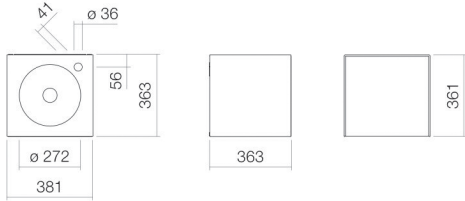

Technical factsheet

Washplace
WP.Folio11
FO series (Folio)
Item Number:

5161813000

Characteristics

Model description	WP.Folio11
Item Number	5161813000
Material basin	glazed steel white
Coating	ProShield
Furniture material	MDF silk-matt finish shadow earth
Dimensions	w/h/d 381 mm/361 mm/363 mm
Form	rectangular
Hole	with one tap hole
Overflow	without overflow
Basin mould	round centred Bowl depth 272 mm
Net weight	20 kg
Mounting type	wall-hanging
Note	washable cabinet, handle-free with push-to-open, door strike to the left

Fittings information

Impact area 107 mm - 140 mm
from middle of tap hole

Optimal impact on the basin mould with fittings that have a vertical outlet (90 ° angle of impact) and a built-in aerator.

Flow rate chart

Product/tender specifications

Washplace

WP.Folio11

FO series (Folio)

Item Number:

5161813000

Text

Washplace, wall-hanging, rectangular, w/h/d 381/361/363 mm, sink round, centred, w/h/d 272/82/272 mm, glazed steel, white, ProShield, with one tap hole, right next to mould, without overflow, furniture surface, MDF, silk-matt finish, shadow earth, washtable cabinet, handle-free with push-to-open, door strike to the left, included fixing set, drain valve, valve cap, white glazed, Ø 63 mm, space-saving bottle trap
