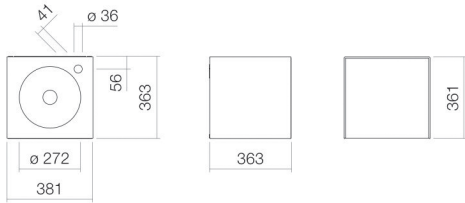

## Characteristics

---

Model description	WP.Folio11
Item Number	5161813000
Material basin	glazed steel white
Coating	ProShield
Furniture material	MDF silk-matt finish shadow earth
Dimensions	w/h/d 381 mm/361 mm/363 mm
Form	rectangular
Hole	with one tap hole
Overflow	without overflow
Basin mould	round centred Bowl depth 272 mm
Net weight	20 kg
Mounting type	wall-hanging
Note	washable cabinet, handle-free with push-to-open, door strike to the left

### Fittings information

Impact area 107 mm - 140 mm  
 from middle of tap hole

Optimal impact on the basin mould with fittings that have a vertical outlet (90 ° angle of impact) and a built-in aerator.

### Text

Washplace, wall-hanging, rectangular, w/h/d 381/361/363 mm, sink round, centred, w/h/d 272/82/272 mm, glazed steel, white, ProShield, with one tap hole, right next to mould, without overflow, furniture surface, MDF, silk-matt finish, shadow earth, washtable cabinet, handle-free with push-to-open, door strike to the left, included fixing set, drain valve, valve cap, white glazed, Ø 63 mm, space-saving bottle trap