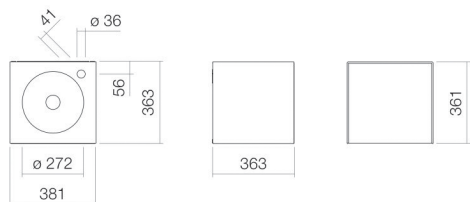

Technical factsheet

Washplace
WP.Folio11
FO series (Folio)
 Item Number:

5161810000

Characteristics

Model description	WP.Folio11
Item Number	5161810000
Material basin	glazed steel
	white
Coating	ProShield
Furniture material	MDF
	silk-matt finish
	grey fossil
Dimensions	w/h/d 381 mm/361 mm/363 mm
Form	rectangular
Hole	with one tap hole
Overflow	without overflow
Basin mould	round
	centred
	Bowl depth 272 mm
Net weight	20 kg
Mounting type	wall-hanging
Note	washable cabinet, handle-free with push-to-open, door strike to the left

Fittings information

Impact area 107 mm - 140 mm
 from middle of tap hole

Optimal impact on the basin mould with fittings that have a vertical outlet (90 ° angle of impact) and a built-in aerator.

Flow rate chart

Product/tender specifications

Washplace

WP.Folio11

FO series (Folio)

Item Number:

5161810000

Text

Washplace, wall-hanging, rectangular, w/h/d 381/361/363 mm, sink round, centred, w/h/d 272/82/272 mm, glazed steel, white, ProShield, with one tap hole, right next to mould, without overflow, furniture surface, MDF, silk-matt finish, grey fossil, washtable cabinet, handle-free with push-to-open, door strike to the left, included fixing set, drain valve, valve cap, white glazed, Ø 63 mm, space-saving bottle trap
