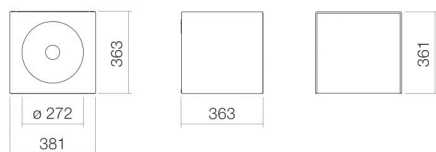

## Characteristics

---

Model description	WP.Folio12
Item Number	5161516000
Material basin	glazed steel
	white
Coating	ProShield
Furniture material	MDF
	wood effect laminate
	brushed oak
Dimensions	w/h/d 381 mm/361 mm/363 mm
Form	rectangular
Hole	without tap hole
Overflow	without overflow
Basin mould	round
	centred
	Bowl depth 272 mm
Net weight	20 kg
Mounting type	wall-hanging
Note	washable cabinet, handle-free with push-to-open, door strike to the left

### Fittings information

Impact area 110 mm - 140 mm  
 from rear edge of basin

Optimal impact on the basin mould with fittings that have a vertical outlet (90 ° angle of impact) and a built-in aerator.

### Text

Washplace, wall-hanging, rectangular, w/h/d 381/361/363 mm, sink round, centred, w/h/d 272/82/272 mm, glazed steel, white, ProShield, without tap hole, without overflow, furniture surface, MDF, wood effect laminate, brushed oak, washable cabinet, handle-free with push-to-open, door strike to the left, included fixing set, drain valve, valve cap, white glazed, Ø 63 mm, space-saving bottle trap