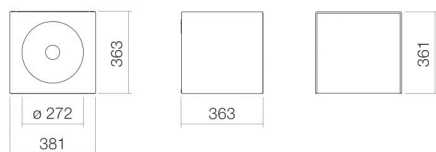

Technical factsheet

Washplace
WP.Folio12
FO series (Folio)
Item Number:

5161514000

Characteristics

Model description	WP.Folio12
Item Number	5161514000
Material basin	glazed steel white
Coating	ProShield
Furniture material	MDF silk-matt finish white
Dimensions	w/h/d 381 mm/361 mm/363 mm
Form	rectangular
Hole	without tap hole
Overflow	without overflow
Basin mould	round centred Bowl depth 272 mm
Net weight	20 kg
Mounting type	wall-hanging
Note	washable cabinet, handle-free with push-to-open, door strike to the left

Fittings information

Impact area 110 mm - 140 mm
from rear edge of basin

Optimal impact on the basin mould with fittings that have a vertical outlet (90 ° angle of impact) and a built-in aerator.

Flow rate chart

Product/tender specifications

Washplace
WP.Folio12
FO series (Folio)
Item Number:

5161514000

Text

Washplace, wall-hanging, rectangular, w/h/d 381/361/363 mm, sink round, centred, w/h/d 272/82/272 mm, glazed steel, white, ProShield, without tap hole, without overflow, furniture surface, MDF, silk-matt finish, white, washtable cabinet, handle-free with push-to-open, door strike to the left, included fixing set, drain valve, valve cap, white glazed, Ø 63 mm, space-saving bottle trap
