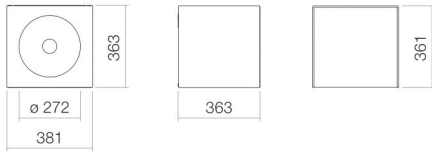

Technical factsheet

Washplace
WP.Folio12
FO series (Folio)
 Item Number:

5161514000

Characteristics

Model description	WP.Folio12
Item Number	5161514000
Material basin	glazed steel
	white
Coating	ProShield
Furniture material	MDF
	silk-matt finish
	white
Dimensions	w/h/d 381 mm/361 mm/363 mm
Form	rectangular
Hole	without tap hole
Overflow	without overflow
Basin mould	round
	centred
	Bowl depth 272 mm
Net weight	20 kg
Mounting type	wall-hanging
Note	washable cabinet, handle-free with push-to-open, door strike to the left

Fittings information

Impact area 110 mm - 140 mm
 from rear edge of basin

Optimal impact on the basin mould with fittings that have a vertical outlet (90 ° angle of impact) and a built-in aerator.

Flow rate chart

Product/tender specifications

Washplace

WP.Folio12

FO series (Folio)

Item Number:

5161514000

Text

Washplace, wall-hanging, rectangular, w/h/d 381/361/363 mm, sink round, centred, w/h/d 272/82/272 mm, glazed steel, white, ProShield, without tap hole, without overflow, furniture surface, MDF, silk-matt finish, white, washtable cabinet, handle-free with push-to-open, door strike to the left, included fixing set, drain valve, valve cap, white glazed, Ø 63 mm, space-saving bottle trap
