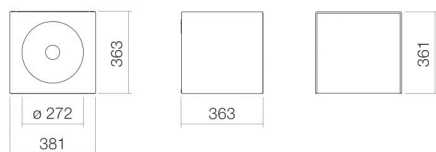

Technical factsheet

Washplace
WP.Folio12
FO series (Folio)
 Item Number:

5161511000

Characteristics

Model description	WP.Folio12
Item Number	5161511000
Material basin	glazed steel white
Coating	ProShield
Furniture material	MDF silk-matt finish moonstone
Dimensions	w/h/d 381 mm/361 mm/363 mm
Form	rectangular
Hole	without tap hole
Overflow	without overflow
Basin mould	round centred Bowl depth 272 mm
Net weight	20 kg
Mounting type	wall-hanging
Note	washable cabinet, handle-free with push-to-open, door strike to the left

Fittings information

Impact area 110 mm - 140 mm
 from rear edge of basin

Optimal impact on the basin mould with fittings that have a vertical outlet (90 ° angle of impact) and a built-in aerator.

Flow rate chart

Product/tender specifications

Washplace

WP.Folio12

FO series (Folio)

Item Number:

5161511000

Text

Washplace, wall-hanging, rectangular, w/h/d 381/361/363 mm, sink round, centred, w/h/d 272/82/272 mm, glazed steel, white, ProShield, without tap hole, without overflow, furniture surface, MDF, silk-matt finish, moonstone, washable cabinet, handle-free with push-to-open, door strike to the left, included fixing set, drain valve, valve cap, white glazed, Ø 63 mm, space-saving bottle trap
