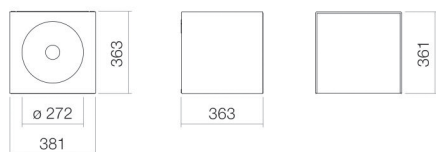

## Characteristics

---

Model description	WP.Folio12
Item Number	5161511000
Material basin	glazed steel
	white
Coating	ProShield
Furniture material	MDF
	silk-matt finish
	moonstone
Dimensions	w/h/d 381 mm/361 mm/363 mm
Form	rectangular
Hole	without tap hole
Overflow	without overflow
Basin mould	round
	centred
	Bowl depth 272 mm
Net weight	20 kg
Mounting type	wall-hanging
Note	washable cabinet, handle-free with push-to-open, door strike to the left

### Fittings information

Impact area 110 mm - 140 mm  
 from rear edge of basin

Optimal impact on the basin mould with fittings that have a vertical outlet (90 ° angle of impact) and a built-in aerator.

### Text

Washplace, wall-hanging, rectangular, w/h/d 381/361/363 mm, sink round, centred, w/h/d 272/82/272 mm, glazed steel, white, ProShield, without tap hole, without overflow, furniture surface, MDF, silk-matt finish, moonstone, washable cabinet, handle-free with push-to-open, door strike to the left, included fixing set, drain valve, valve cap, white glazed, Ø 63 mm, space-saving bottle trap