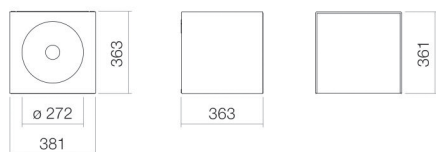

Technical factsheet

Washplace
WP.Folio12
FO series (Folio)
 Item Number:

5161510000

Characteristics

Model description	WP.Folio12
Item Number	5161510000
Material basin	glazed steel white
Coating	ProShield
Furniture material	MDF silk-matt finish grey fossil
Dimensions	w/h/d 381 mm/361 mm/363 mm
Form	rectangular
Hole	without tap hole
Overflow	without overflow
Basin mould	round centred Bowl depth 272 mm
Net weight	20 kg
Mounting type	wall-hanging
Note	washable cabinet, handle-free with push-to-open, door strike to the left

Fittings information

Impact area 110 mm - 140 mm
 from rear edge of basin

Optimal impact on the basin mould with fittings that have a vertical outlet (90 ° angle of impact) and a built-in aerator.

Flow rate chart

Product/tender specifications

Washplace

WP.Folio12

FO series (Folio)

Item Number:

5161510000

Text

Washplace, wall-hanging, rectangular, w/h/d 381/361/363 mm, sink round, centred, w/h/d 272/82/272 mm, glazed steel, white, ProShield, without tap hole, without overflow, furniture surface, MDF, silk-matt finish, grey fossil, washtable cabinet, handle-free with push-to-open, door strike to the left, included fixing set, drain valve, valve cap, white glazed, Ø 63 mm, space-saving bottle trap
