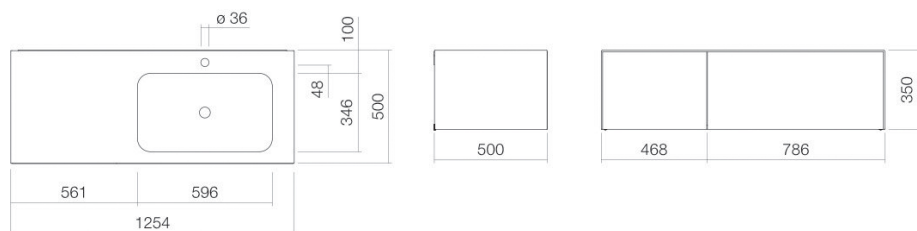

Technical factsheet

Washplace
WP.Folio9
FO series (Folio)
 Item Number:

5159816000

Characteristics

Model description	WP.Folio9
Item Number	5159816000
Material basin	glazed steel
	white
Coating	ProShield
Furniture material	MDF
	wood effect laminate
	brushed oak
Dimensions	w/h/d 1254 mm/351 mm/501 mm
Form	rectangular
Hole	with one tap hole
Overflow	without overflow
Basin mould	rectangular
	right
	Bowl depth 346 mm
Net weight	68 kg
Mounting type	wall-hanging
Note	washable cabinet, handle-free with push-to-open, two full extensions

Fittings information

Impact area 130 mm - 165 mm
 from middle of tap hole

Optimal impact on the basin mould with fittings that have a vertical outlet (90 ° angle of impact) and a built-in aerator.

Flow rate chart

Product/tender specifications

Washplace

WP.Folio9

FO series (Folio)

Item Number:

5159816000

Text

Washplace, wall-hanging, rectangular, w/h/d 1254/351/501 mm, sink rectangular, right, w/h/d 596/107/346 mm, glazed steel, white, ProShield, with one tap hole, centred behind mould, without overflow, furniture surface, MDF, wood effect laminate, brushed oak, washable cabinet, handle-free with push-to-open, two full extensions, included fixing set, drain valve, valve cap, white glazed, Ø 74 mm, space-saving bottle trap
