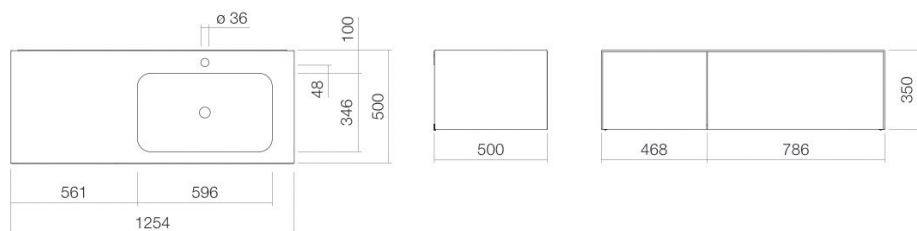

Technical factsheet

Washplace
WP.Folio9
FO series (Folio)
 Item Number:

5159814000

Characteristics

Model description	WP.Folio9
Item Number	5159814000
Material basin	glazed steel white
Coating	ProShield
Furniture material	MDF silk-matt finish white
Dimensions	w/h/d 1254 mm/351 mm/501 mm
Form	rectangular
Hole	with one tap hole
Overflow	without overflow
Basin mould	rectangular right Bowl depth 346 mm
Net weight	68 kg
Mounting type	wall-hanging
Note	washable cabinet, handle-free with push-to-open, two full extensions

Fittings information

Impact area 130 mm - 165 mm
 from middle of tap hole

Optimal impact on the basin mould with fittings that have a vertical outlet (90 ° angle of impact) and a built-in aerator.

Flow rate chart

Product/tender specifications

Washplace

WP.Folio9

FO series (Folio)

Item Number:

5159814000

Text

Washplace, wall-hanging, rectangular, w/h/d 1254/351/501 mm, sink rectangular, right, w/h/d 596/107/346 mm, glazed steel, white, ProShield, with one tap hole, centred behind mould, without overflow, furniture surface, MDF, silk-matt finish, white, washtable cabinet, handle-free with push-to-open, two full extensions, included fixing set, drain valve, valve cap, white glazed, Ø 74 mm, space-saving bottle trap
