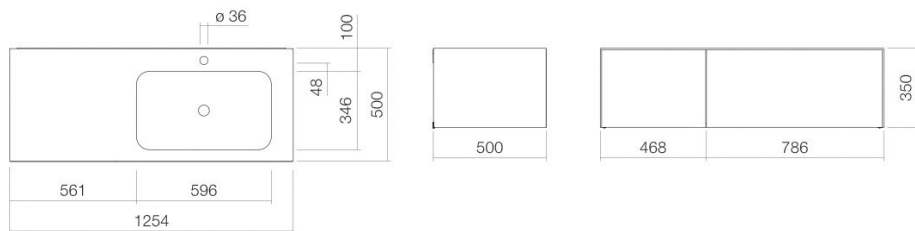

Technical factsheet

Washplace
WP.Folio9
FO series (Folio)
 Item Number:

5159813000

Characteristics

Model description	WP.Folio9
Item Number	5159813000
Material basin	glazed steel
	white
Coating	ProShield
Furniture material	MDF
	silk-matt finish
	shadow earth
Dimensions	w/h/d 1254 mm/351 mm/501 mm
Form	rectangular
Hole	with one tap hole
Overflow	without overflow
Basin mould	rectangular
	right
	Bowl depth 346 mm
Net weight	68 kg
Mounting type	wall-hanging
Note	washable cabinet, handle-free with push-to-open, two full extensions

Fittings information

Impact area 130 mm - 165 mm
 from middle of tap hole

Optimal impact on the basin mould with fittings that have a vertical outlet (90 ° angle of impact) and a built-in aerator.

Flow rate chart

Product/tender specifications

Washplace
WP.Folio9
FO series (Folio)
Item Number:

5159813000

Text

Washplace, wall-hanging, rectangular, w/h/d 1254/351/501 mm, sink rectangular, right, w/h/d 596/107/346 mm, glazed steel, white, ProShield, with one tap hole, centred behind mould, without overflow, furniture surface, MDF, silk-matt finish, shadow earth, washtable cabinet, handle-free with push-to-open, two full extensions, included fixing set, drain valve, valve cap, white glazed, Ø 74 mm, space-saving bottle trap
